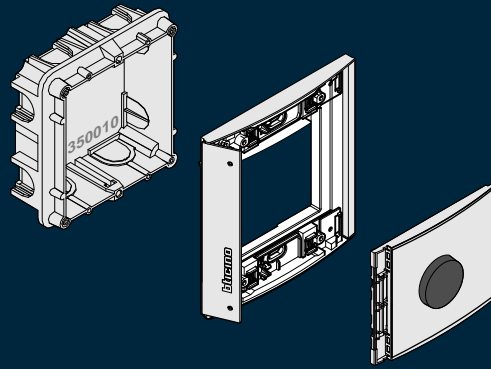

BTicino combinaties

Toegangscontrole met aluminium Serie 140

Serie 140NY

Inbouwdoos
Houder met raam
Front T25