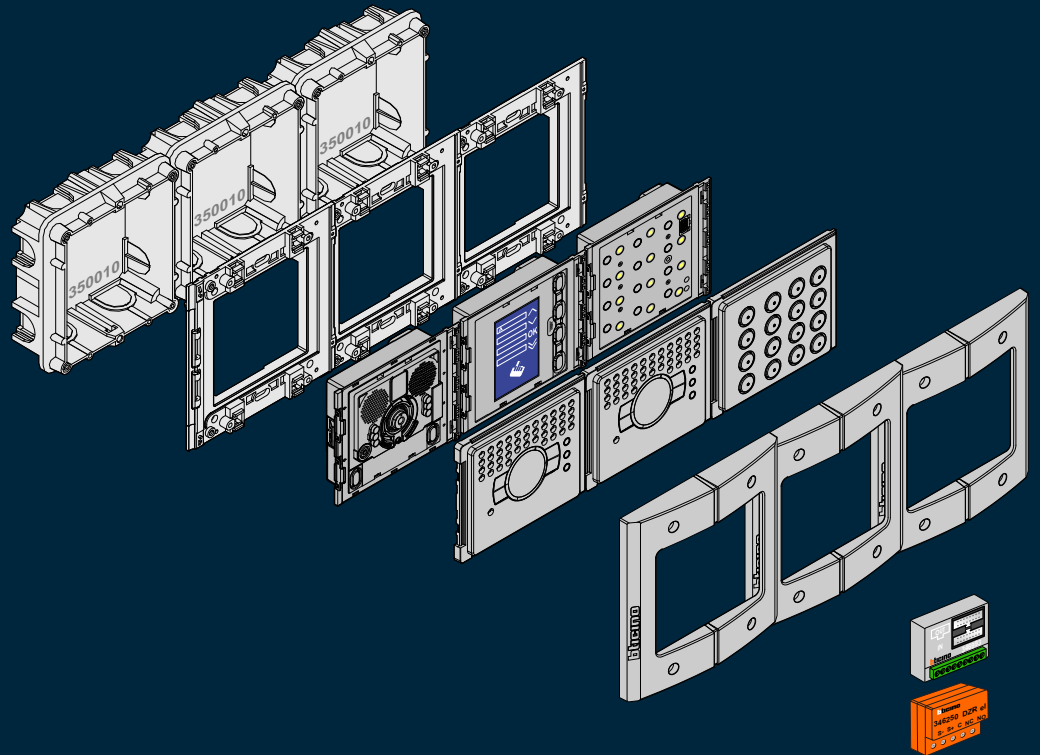

Front Display

Front Keypad

XL-flatcable

DZ-Rel