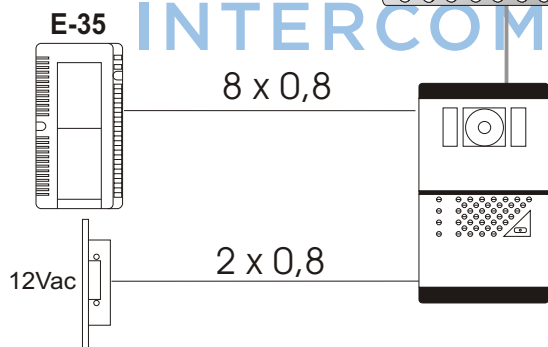

GBM kabel

nelec
INTERCOM MADE EASY

NELEC	GBM 01-041
Interval	
V1 dig met extra camera	
F:\datawp\Interval\GBM 01-041	
10-04-2001 door FNM	