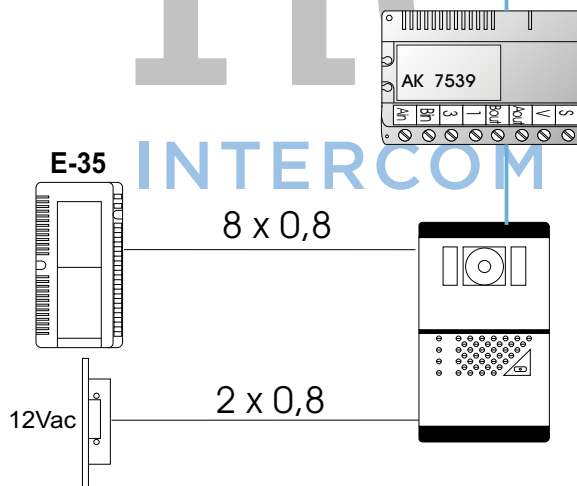

GBM kabel

nelec
INTERCOM MADE EASY

NELEC	GBM 01-041
Interval	
V1 dig met extra camera	
F:\datawp\Interval\GBM 01-041	
10-04-2001 door FNM	