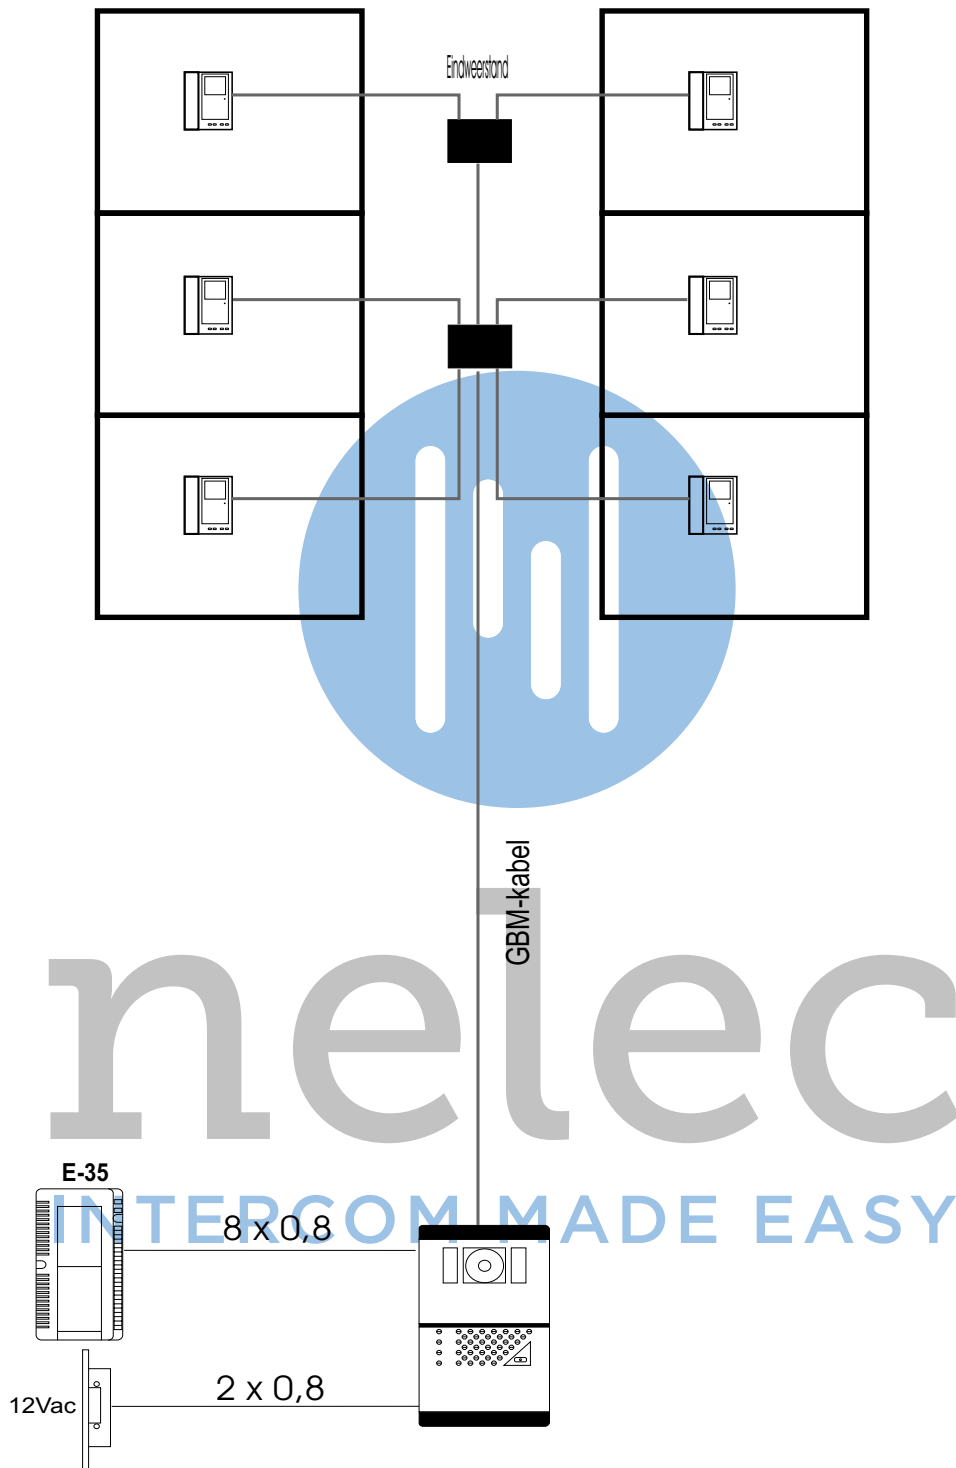

6 App. "De Goppel"

nelec
INTERCOM MADE EASY

NELEC	GBM 01-072
Instillerende Partners	
6 App. De Goppel	
Gauda	
F:\datawp\Install. Partn.\GBM 01-072	
18-07-2001 door KA	