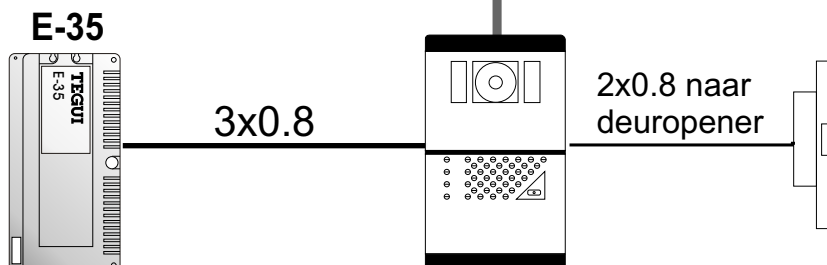

19 App. Toren 3 "Monarch" te Rijssen

nelec
GBM kabel
INTERCOM MADE EASY

NELEC	GBM 03-042
G. Van Dam	
19 App. Monarch	
Rijssen	
F:\datawp\D\Dam van\GBM 03-042	
26-05-2003 door KA	