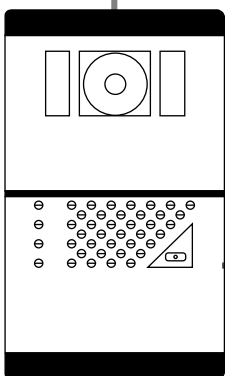

GBM kabel

nelec

INTERCOM MADE EASY

E-35

6 x 0.8