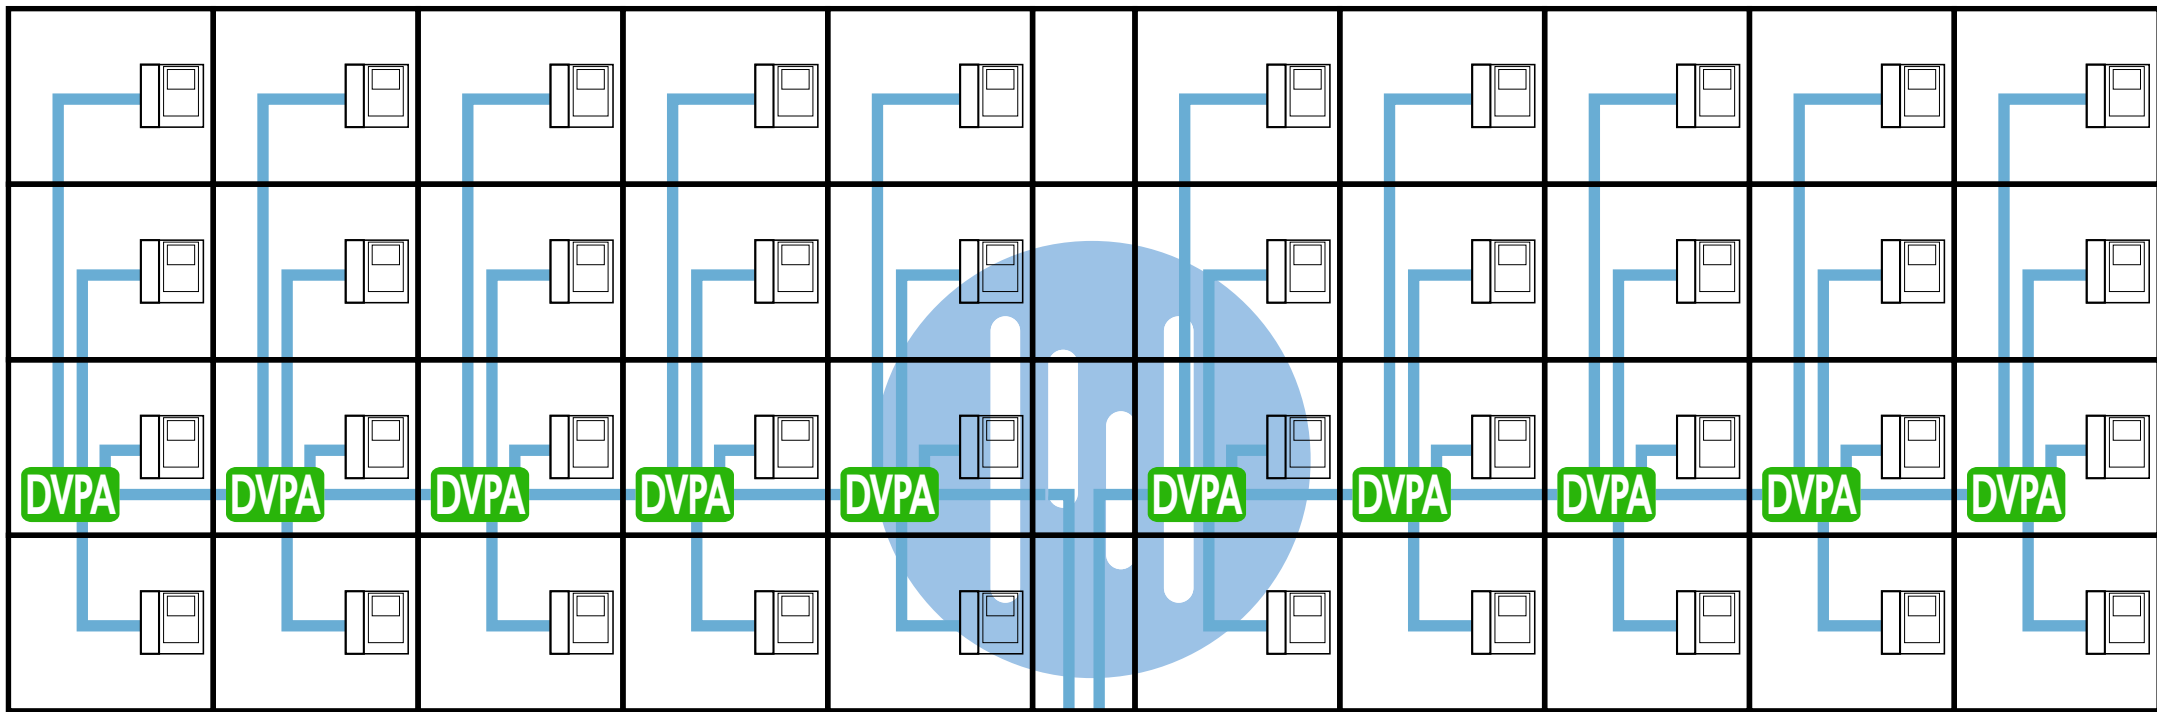

nelec
INTERCOM MADE EASY

Systemkabel

3 x 2 x 0,8

2x0.8 naar
deuropener

nelec
INTERCOM MADE EASY

nelec
INTERCOM MADE EASY