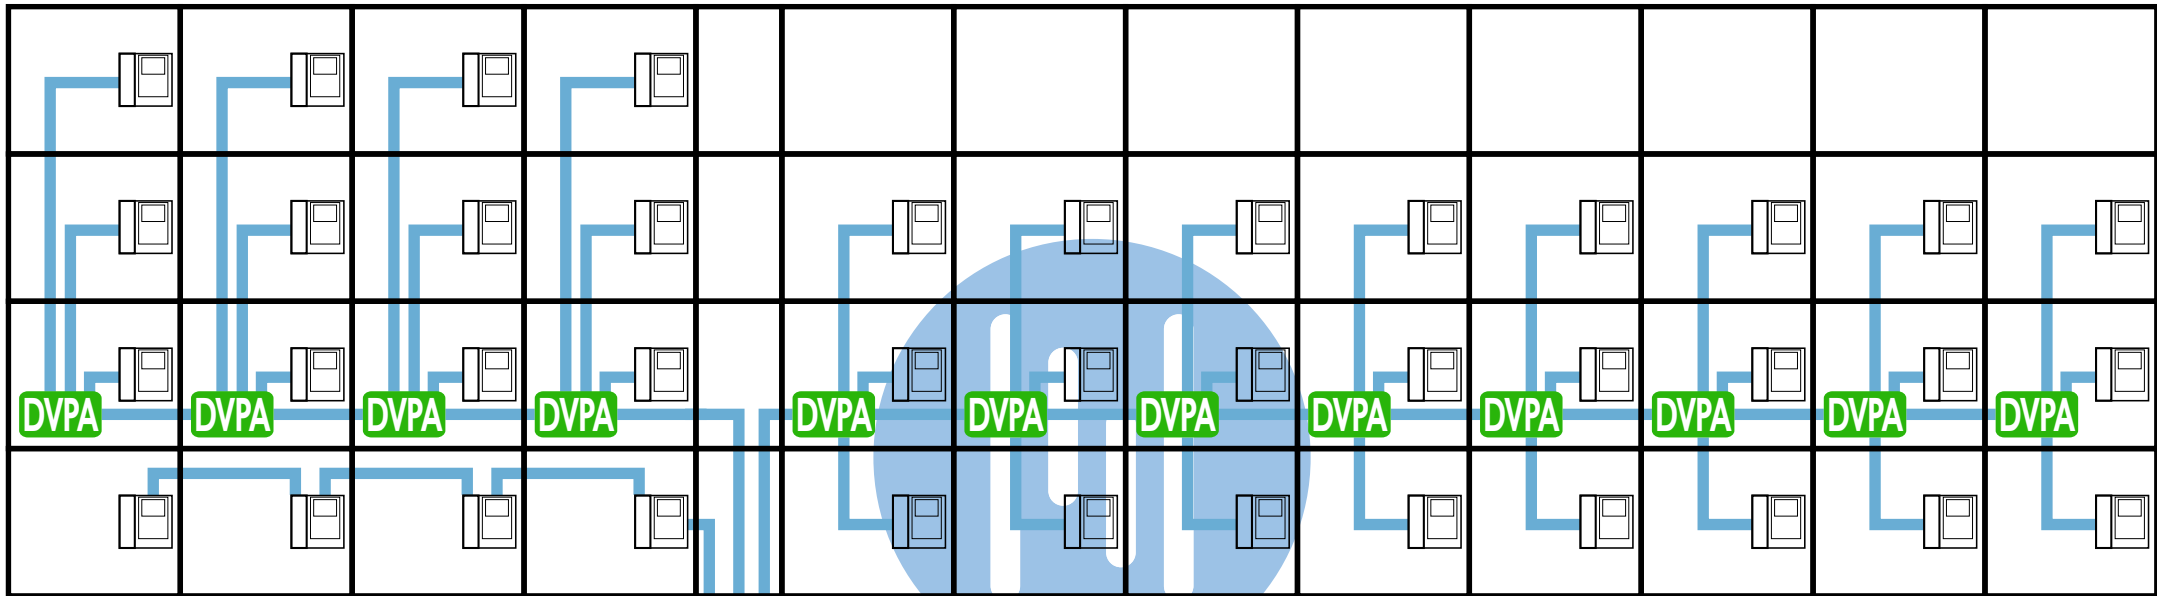

nelec
INTERCOM MADE EASY

Systemkabel

3 x 2 x 0,8

2x0.8 naar
deuropener

nelec
INTERCOM MADE EASY

nelec
INTERCOM MADE EASY