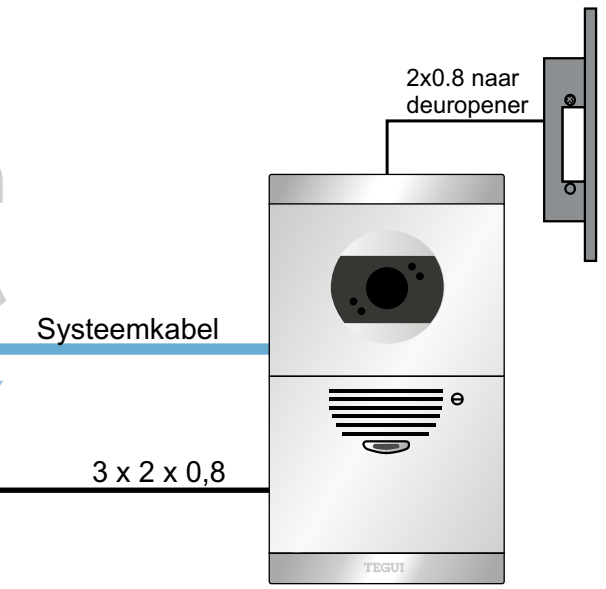

nelec
INTERCOM MADE EASY

Systemkabel

3 x 2 x 0,8

2x0.8 naar
deuropener

nelec
INTERCOM MADE EASY

nelec
INTERCOM MADE EASY