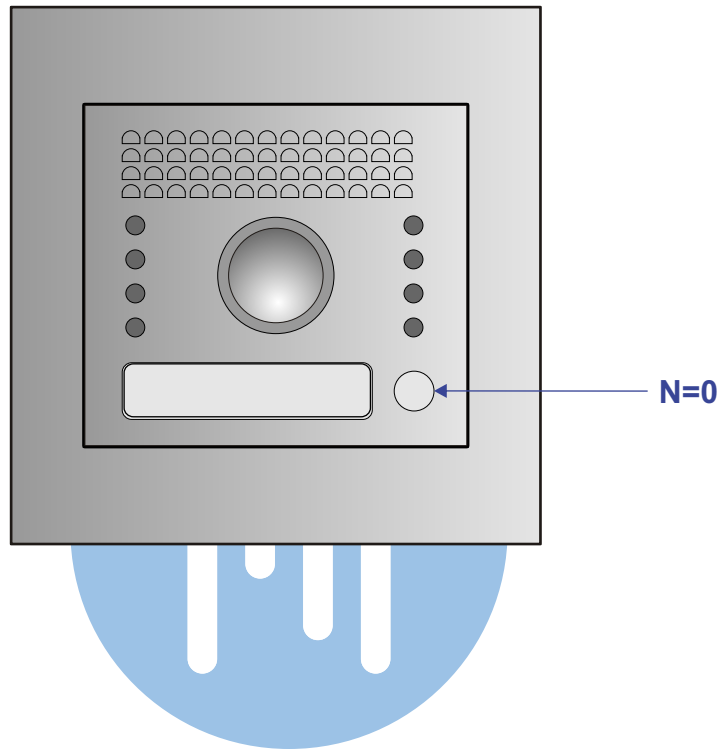

DEURSTATION

12 Vdc opener

Max. 100 meter

Max. 2 meter

nelec
INTERCOM MADE EASY